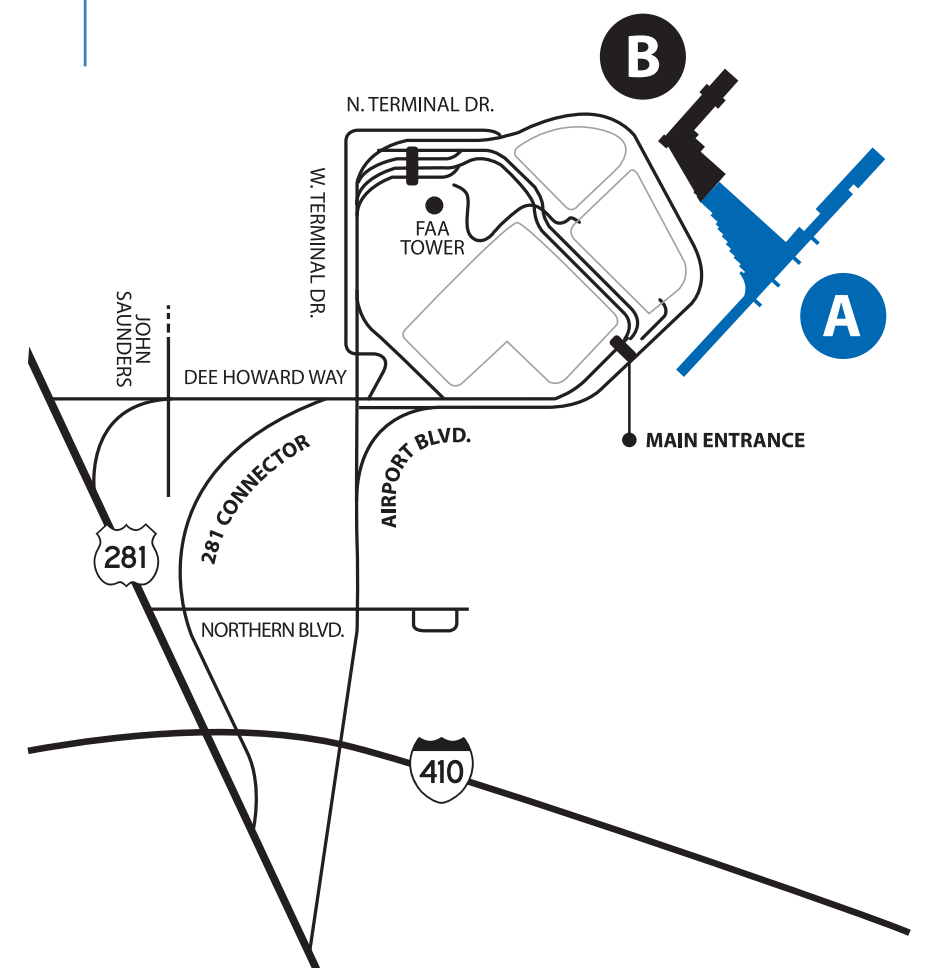

TERMINALS

A B

UPPER LEVEL

TERMINAL B

LEGEND

- A: Sbarro
- B: Charley's Grilled Subs
- C: Alamo Alehouse & Burgers
- D: Green Beans Coffee
- E: Bon Du Monde
- F: Texas Monthly News
- G: InMotion Entertainment
- H: Goodfellows Shoe Shine
- I: Stars of San Antonio
- J: Rosario's Mexican Café y Cantina
- K: San Antonio Express-News & Café
- L: R. Sala Bebida Botana Bar/
- M: Starbucks

TERMINAL A

UPPER LEVEL

LEGEND

- A: Blimpie Subs & Salads
- B: Mission City Ice House
- C: San Antonio News Exchange
- D: George Gervin's Sports Bar
- E: Goodfellows Shoe Shine
- F: Auntie Anne's Pretzels and Cinnabon
- G: Famous Famiglia Pizza
- H: Steak 'n Shake
- I: Simply Books/Starbucks
- J: InMotion Entertainment
- K: Stars of San Antonio
- L: Brookstone
- M: Vino Volo
- N: Best Buy Express
- O: San Antonio News Exchange
- P: The Fruteria
- Q: UETA Duty Free
- R: Natalie's Candy Jar
- S: La Tapenade
- T: Raising Cane's Chicken Fingers
- U: La Gloria
- V: Dunkin' Donuts
- W: Texas Monthly News & Café
- X: Marcy's Business & Travel Center

TERMINALS

A B

LOWER LEVEL

TERMINAL B

LEGEND

- A: San Antonio Express-News & Café
- B: Hotel Board/Information Booth
- C: GO Shuttle
- D: Smart Carte Luggage Cart
- E: USO
- F: Airline Bag Service Offices

TERMINAL A

LOWER LEVEL

LEGEND

- A: Hotel Board/Information Booth
- B: Airline Bag Service Offices
- C: GO Shuttle
- D: Car Rental Counters
- E: Smart Carte Luggage Cart
- F: Airline Bag Service Offices