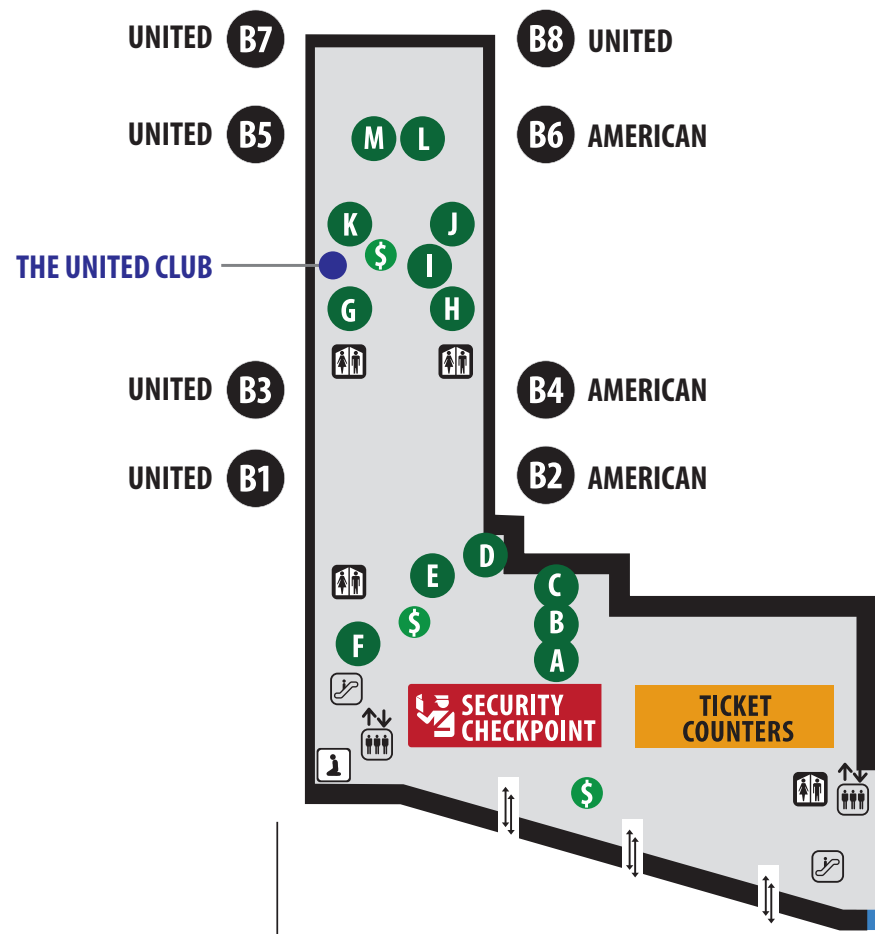

TERMINALS

A B

UPPER LEVEL

TERMINAL B

LEGEND

- A: Sbarro
- B: Charley's Grilled Subs
- C: Alamo Alehouse & Burgers
- D: Green Beans Coffee
- E: Bon Du Monde
- F: Texas Monthly News
- G: InMotion Entertainment
- H: Goodfellows Shoe Shine
- I: Stars of San Antonio
- J: Rosario's Mexican Café y Cantina
- K: San Antonio Express-News & Café
- L: R. Sala Bebida Botana Bar/
- M: Starbucks

TERMINAL A

UPPER LEVEL

LEGEND

- A: Blimpie Subs & Salads
- B: Mission City Ice House
- C: San Antonio News Exchange
- D: George Gervin's Sports Bar
- E: Goodfellows Shoe Shine
- F: Auntie Anne's Pretzels and Cinnabon
- G: Famous Famiglia Pizza
- H: Steak 'n Shake
- I: Simply Books/Starbucks
- J: InMotion Entertainment
- K: Stars of San Antonio
- L: Brookstone
- M: Vino Volo
- N: Best Buy Express
- O: San Antonio News Exchange
- P: The Fruteria
- Q: UETA Duty Free
- R: Natalie's Candy Jar
- S: La Tapenade
- T: Raising Cane's Chicken Fingers
- U: La Gloria
- V: Dunkin' Donuts
- W: Texas Monthly News & Café
- X: Marcy's Business & Travel Center

TERMINALS

A B

LOWER LEVEL

TERMINAL B

LEGEND

- A: San Antonio Express-News & Café
- B: Hotel Board/Information Booth
- C: GO Shuttle
- D: Smart Carte Luggage Cart
- E: USO
- F: Airline Bag Service Offices

TERMINAL A

LOWER LEVEL

LEGEND

- A: Hotel Board/Information Booth
- B: Airline Bag Service Offices
- C: GO Shuttle
- D: Car Rental Counters
- E: Smart Carte Luggage Cart
- F: Airline Bag Service Offices