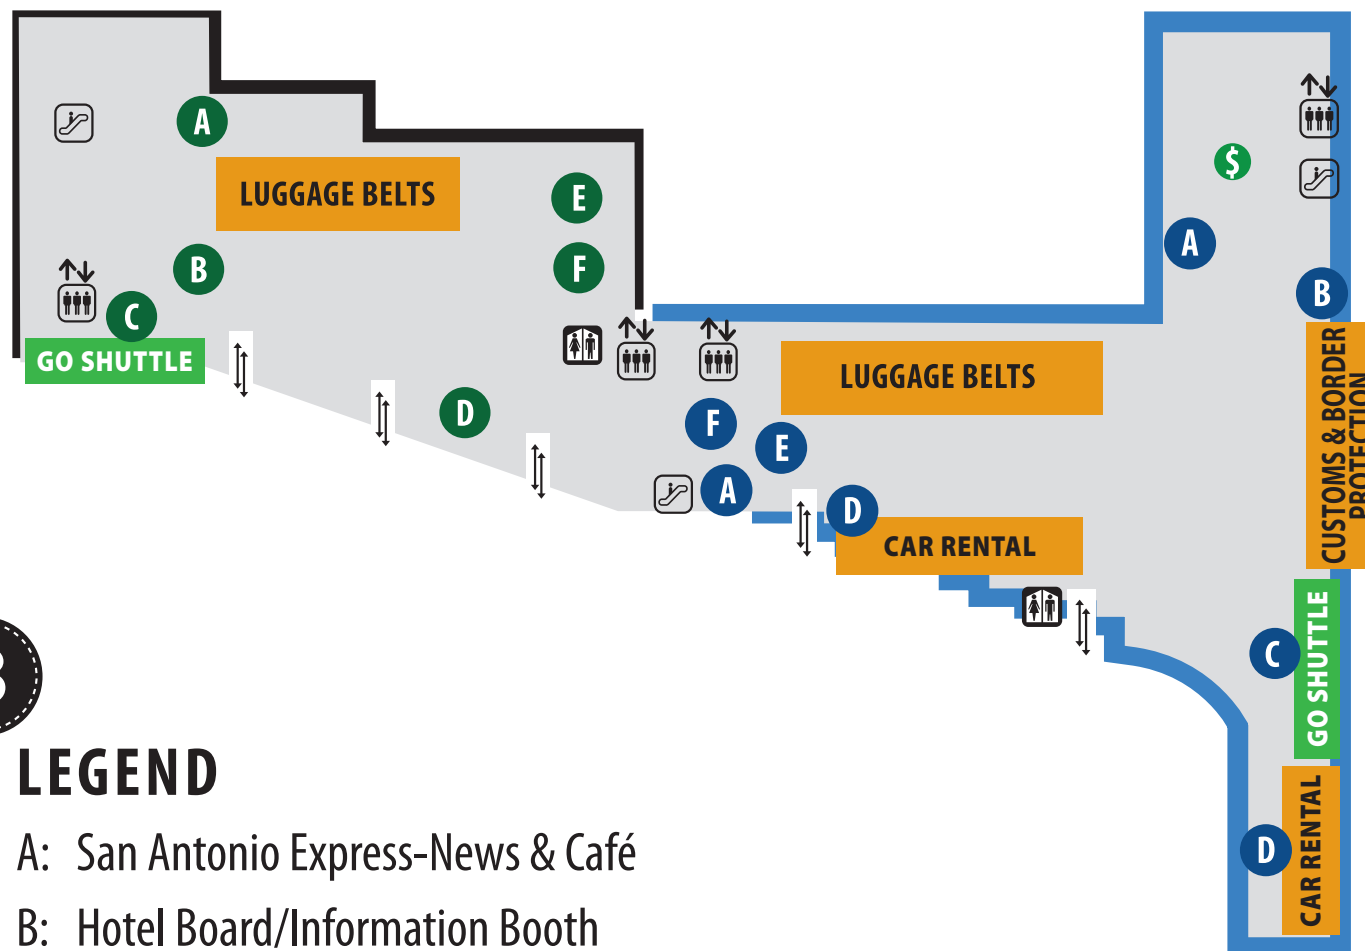

TERMINALS

A B

UPPER LEVEL

TERMINAL B

LEGEND

- A: Sbarro
- B: Charley's Grilled Subs
- C: Alamo Alehouse & Burgers
- D: Green Beans Coffee
- E: Bon Du Monde
- F: Texas Monthly News
- G: InMotion Entertainment
- H: Goodfellows Shoe Shine
- I: Stars of San Antonio
- J: Rosario's Mexican Café y Cantina
- K: San Antonio Express-News & Café
- L: R. Sala Bebida Botana Bar/
- M: Starbucks

TERMINAL A

UPPER LEVEL

LEGEND

- A: Blimpie Subs & Salads
- B: Mission City Ice House
- C: San Antonio News Exchange
- D: George Gervin's Sports Bar
- E: Goodfellows Shoe Shine
- F: Auntie Anne's Pretzels and Cinnabon
- G: Famous Famiglia Pizza
- H: Steak 'n Shake
- I: Simply Books/Starbucks
- J: InMotion Entertainment
- K: Stars of San Antonio
- L: Brookstone
- M: Vino Volo
- N: Best Buy Express
- O: San Antonio News Exchange
- P: The Fruteria
- Q: UETA Duty Free
- R: Natalie's Candy Jar
- S: La Tapenade
- T: Raising Cane's Chicken Fingers
- U: La Gloria
- V: Dunkin' Donuts
- W: Texas Monthly News & Café
- X: Marcy's Business & Travel Center

TERMINALS

A B

LOWER LEVEL

TERMINAL B

LEGEND

- A: San Antonio Express-News & Café
- B: Hotel Board/Information Booth
- C: GO Shuttle
- D: Smart Carte Luggage Cart
- E: USO
- F: Airline Bag Service Offices

TERMINAL A

LOWER LEVEL

LEGEND

- A: Hotel Board/Information Booth
- B: Airline Bag Service Offices
- C: GO Shuttle
- D: Car Rental Counters
- E: Smart Carte Luggage Cart
- F: Airline Bag Service Offices